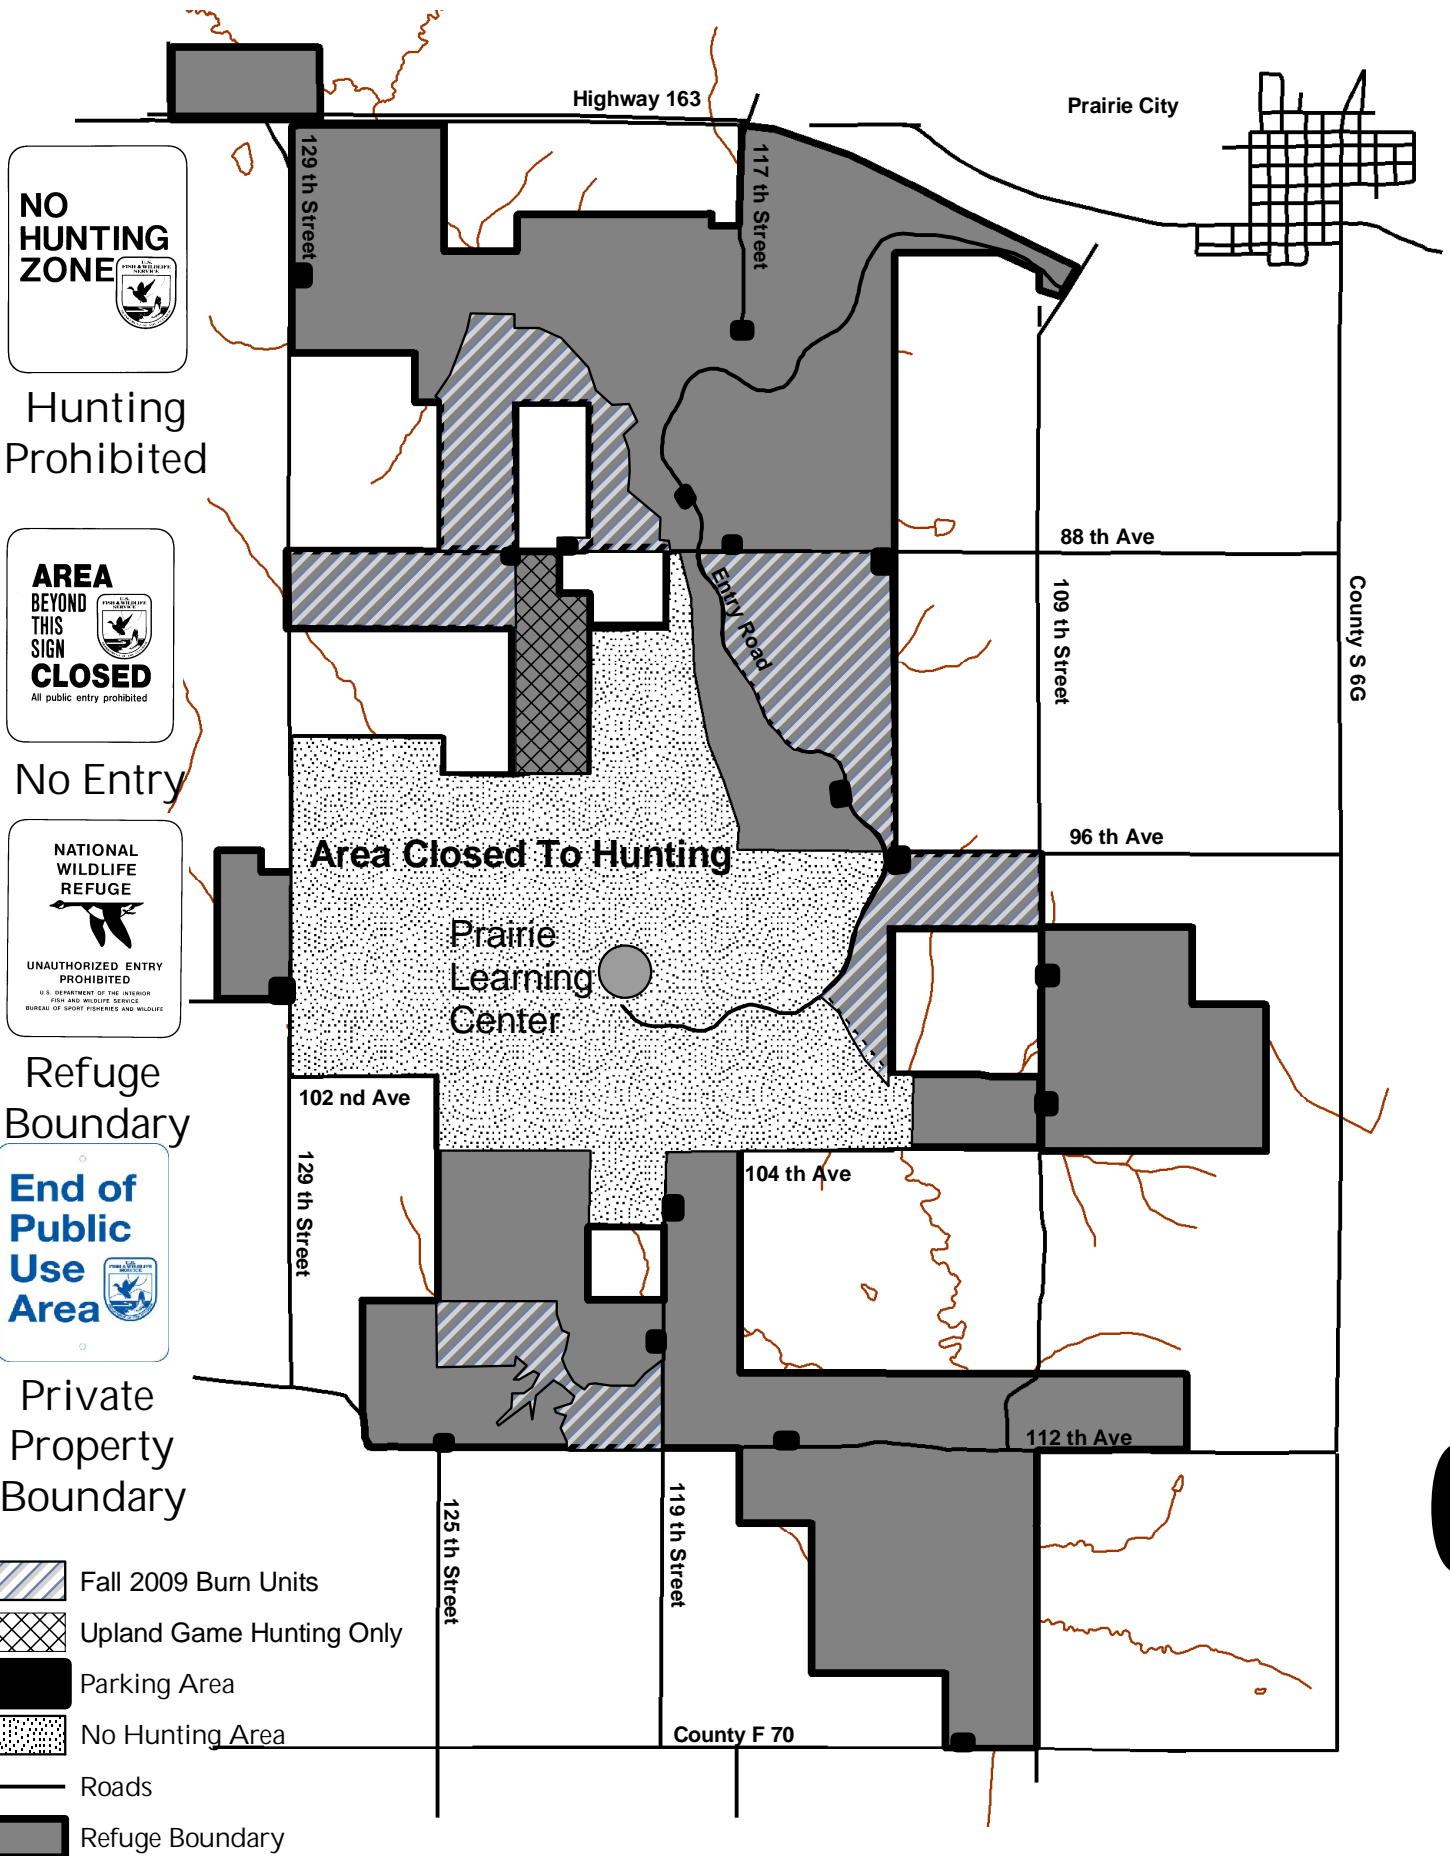

Neal Smith NWR Hunting Area Map 2009 - 2010

Contact Refuge Before Hunting In Burn Units